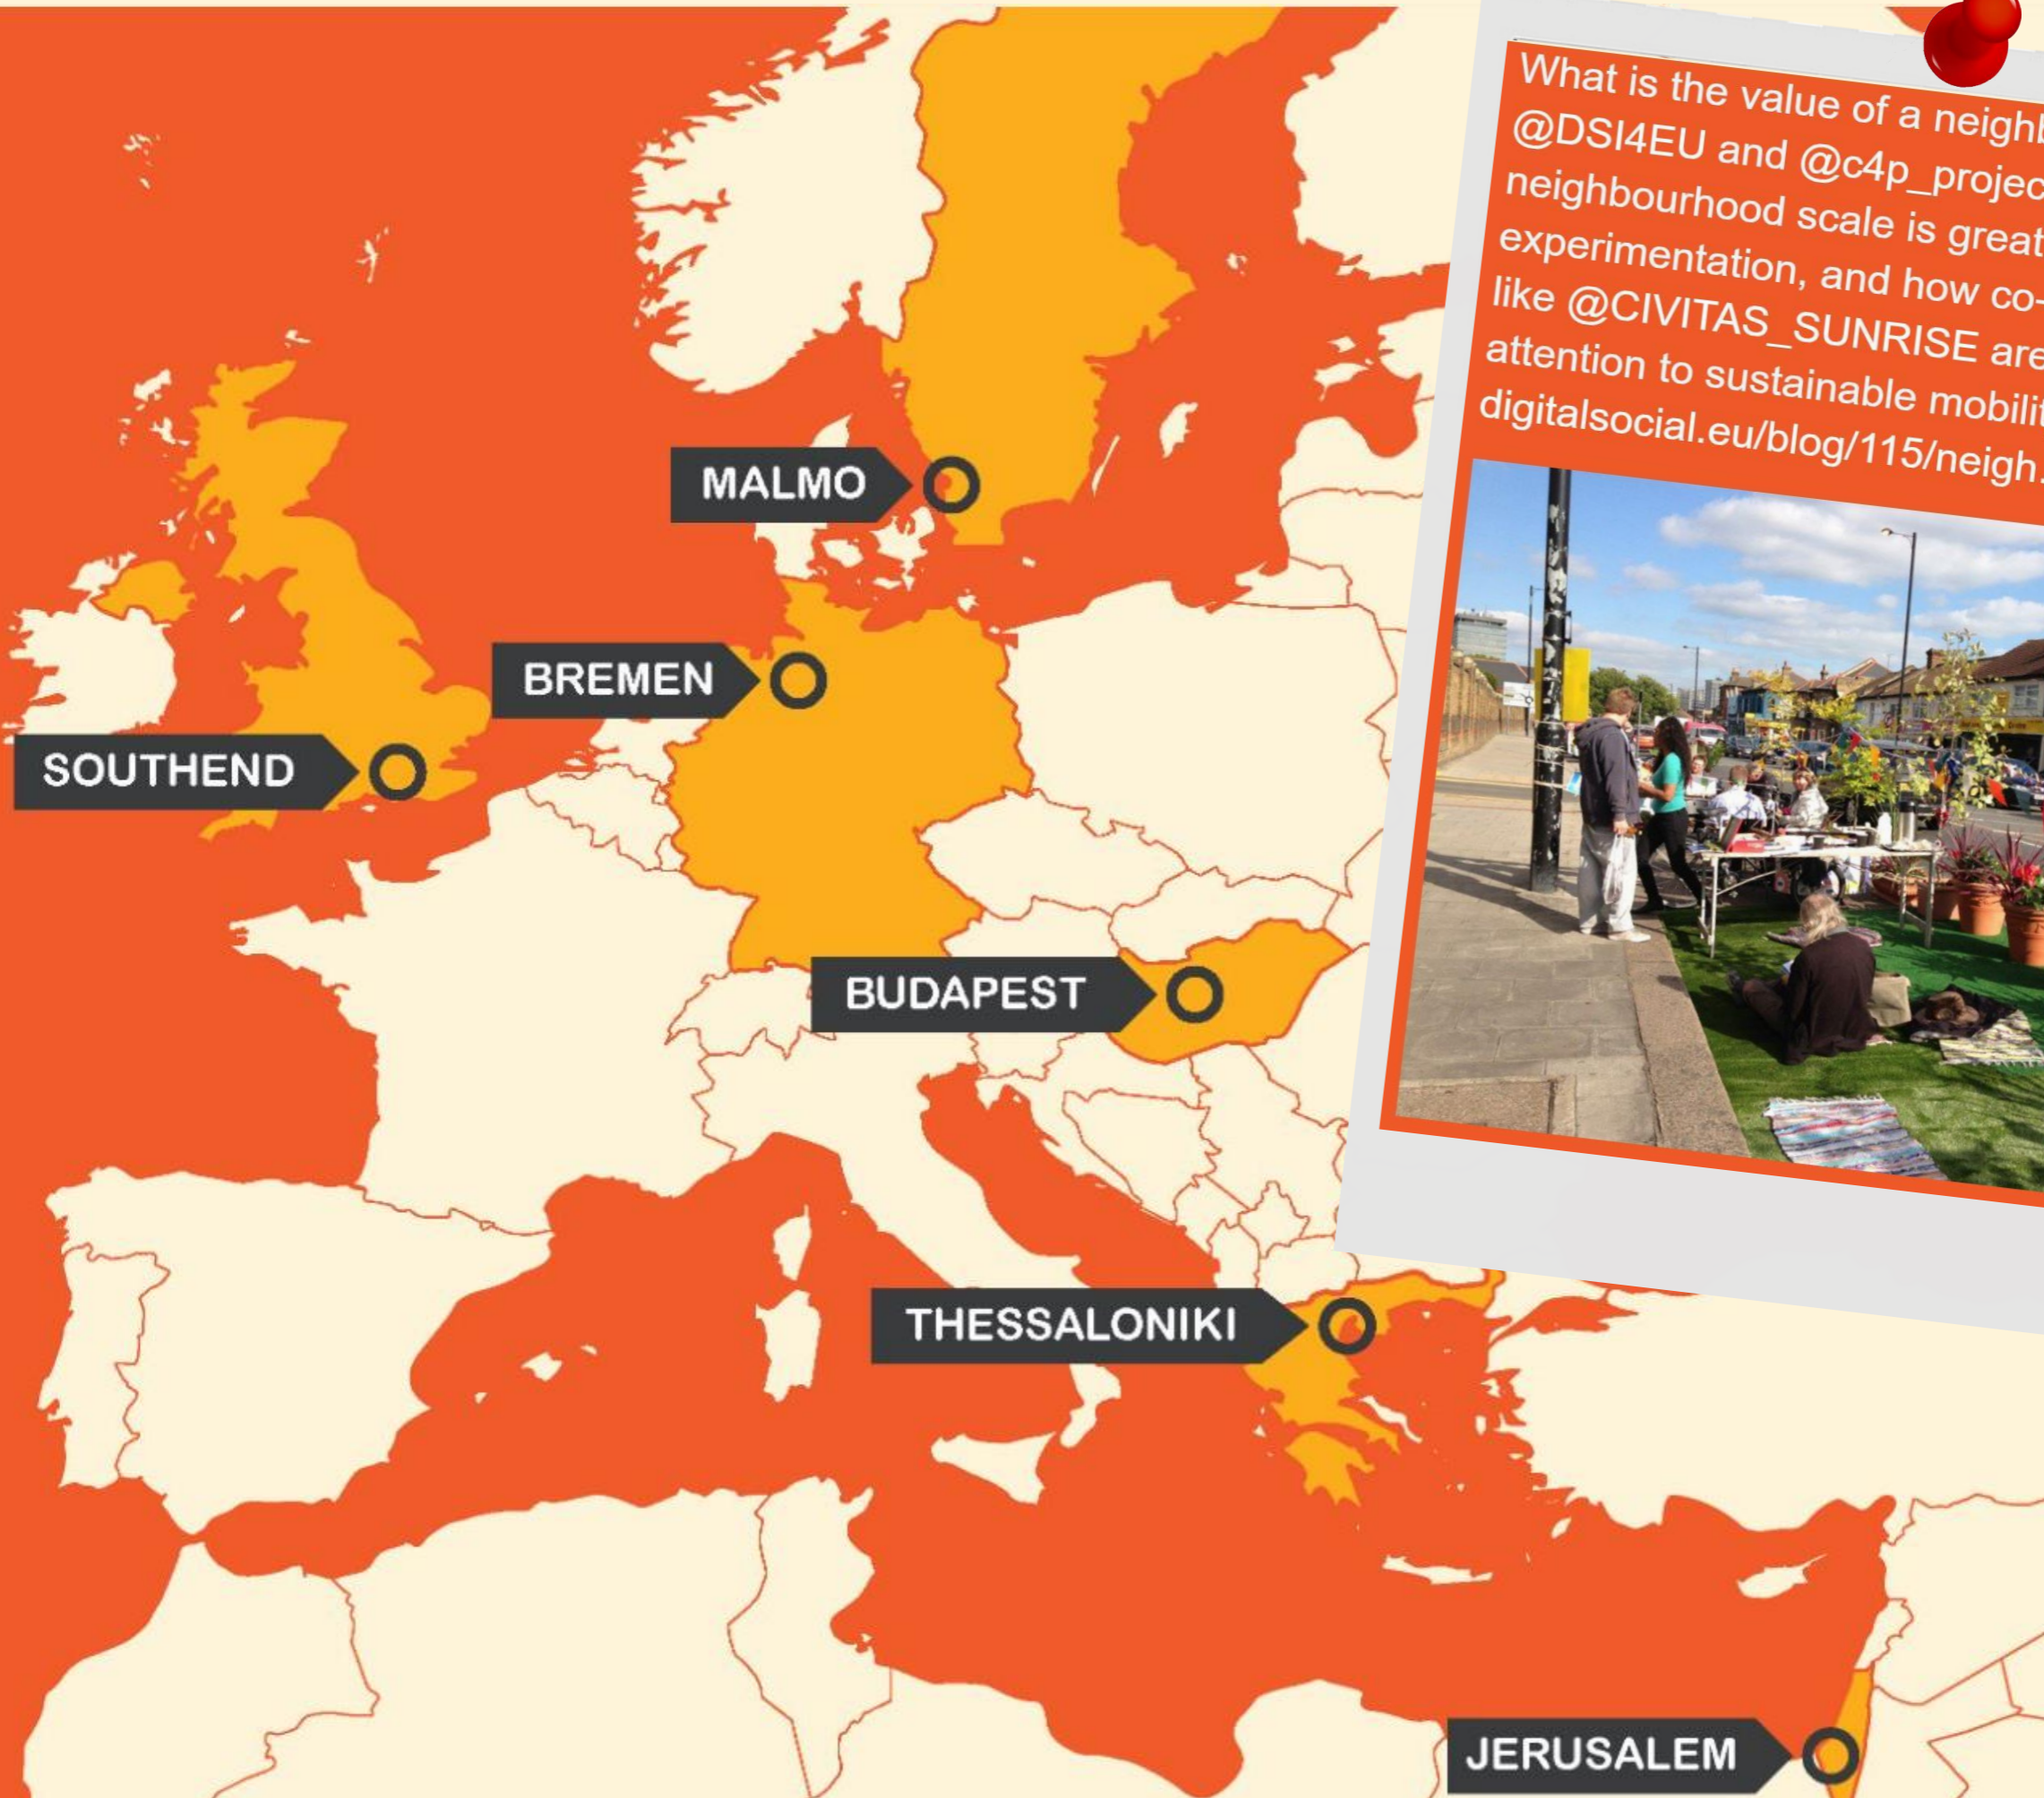

2018

1930s

1970's

2018

#CIVITAS_SUNRISE

Bremen (Hulsberg)
Germany

Budapest (Zugló-Törökőr)
Hungary

Jerusalem (Baka)
Israel

Malmö (Lindängen)
Sweden

Southend-on-Sea
United Kingdom

Thessaloniki (Neo Rysio-Thermi)
Greece

What is the value of a neighborhood?
@DSI4EU and @c4p_project explain why the
neighbourhood scale is great for
experimentation, and how co-creation projects
like @CIVITAS_SUNRISE are bringing
attention to sustainable mobility at this level:
digitalsocial.eu/blog/115/neigh...

SUNRISE

Sustainable Urban Neighbourhoods
Research and Implementation
Support in Europe

The **SUNRISE** project in Southend aims to facilitate and implement collaborative ways to address mobility issues at London Road and Victoria Circus.