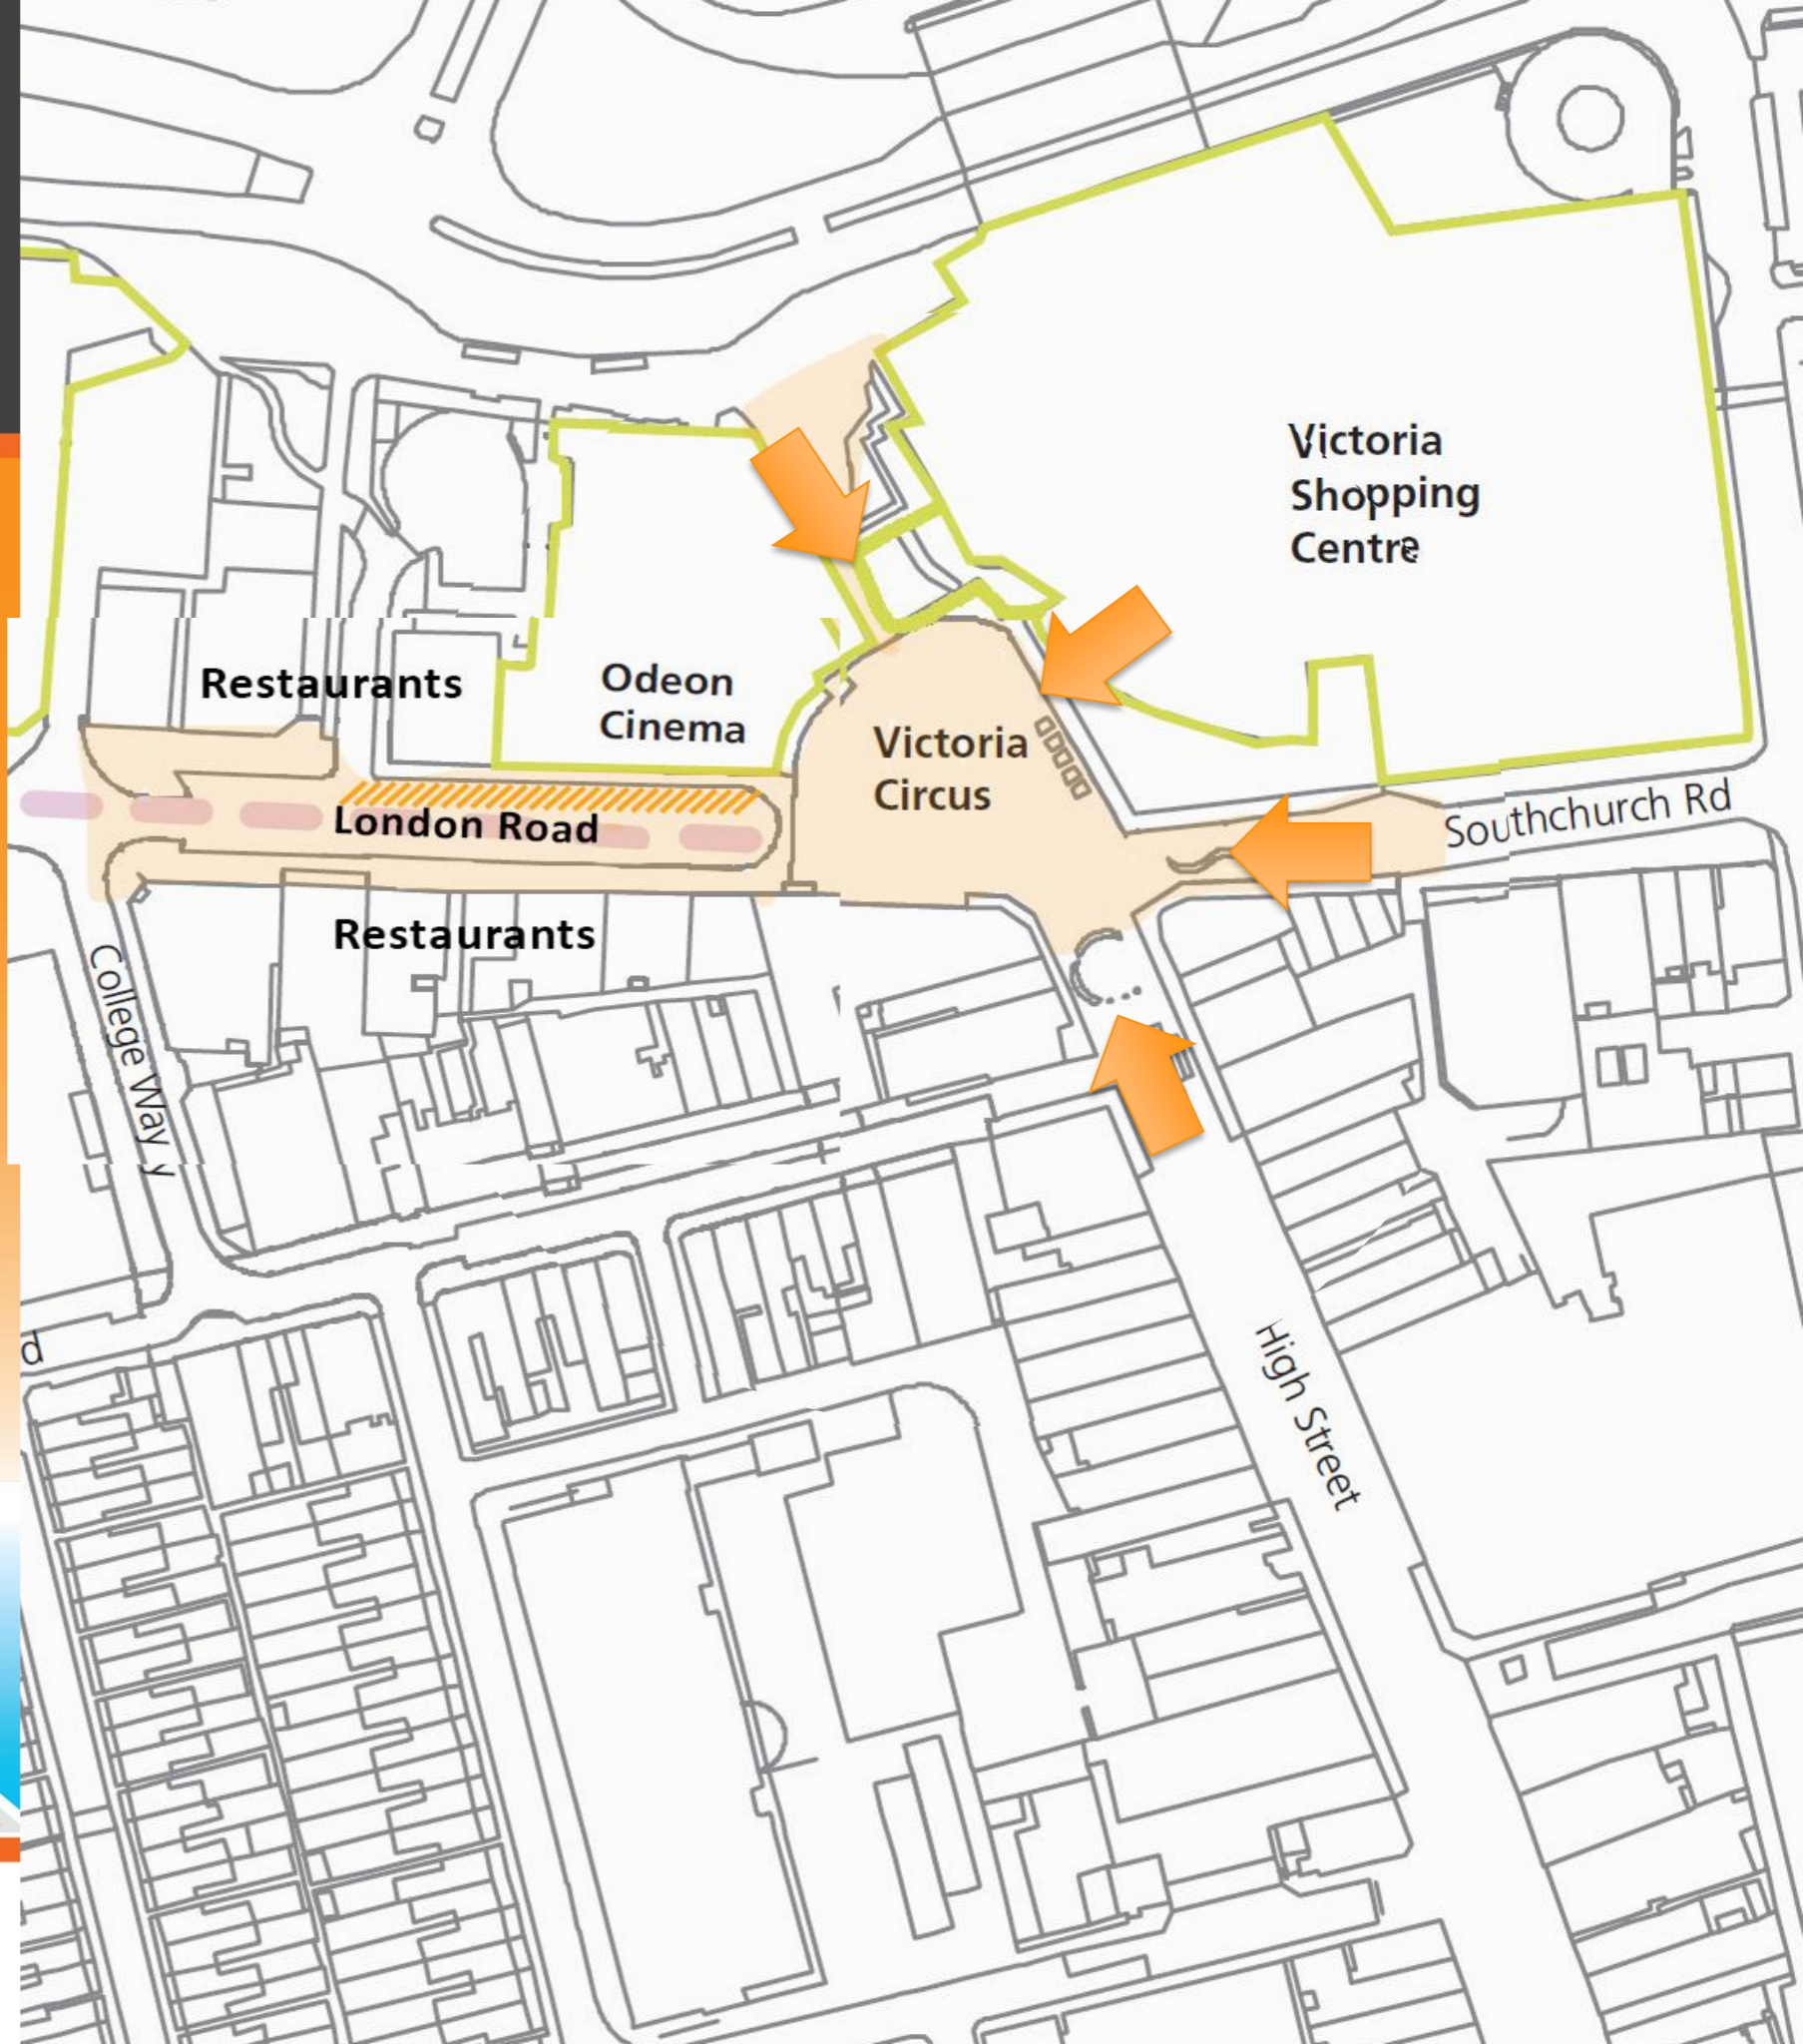

SUNRISE

Sustainable Urban Neighbourhoods
Research and Implementation
Support in Europe

The **SUNRISE** project in Southend aims to facilitate and implement collaborative ways to address mobility issues at London Road and Victoria Circus.

Have your say...

sunrise@southend.gov.uk

Tel: 01702 215408

www.civitas-sunrise.eu